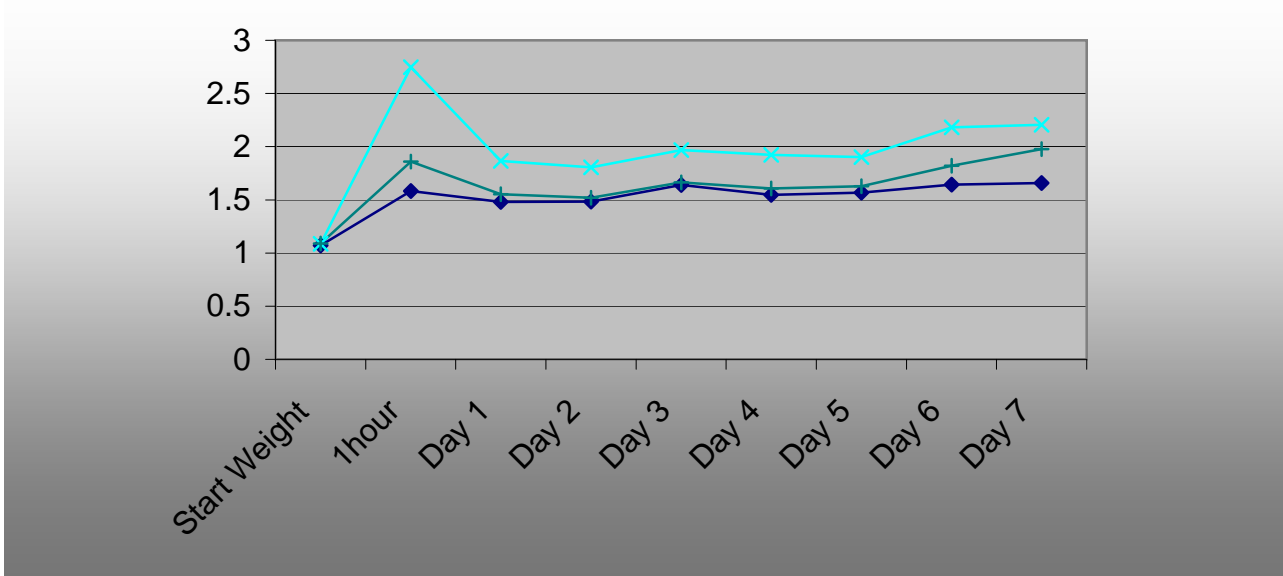

Hunts Seven Day Water Absorption Test Findings

Start Date 7/22/08
 Conclusion Date 8/4/08

	Bottom Right*	Middle*	Top Left*
Cut Weight	1.094	1.109	1.099
Air Dried Weight	1.072	1.085	1.09
	Bottom Right	Middle	Top Left
Start Weight	1.072	1.085	1.09
1hour	1.582	2.747	1.861
Day 1	1.479	1.865	1.552
Day 2	1.483	1.806	1.519
Day 3	1.639	1.969	1.663
Day 4	1.548	1.923	1.606
Day 5	1.568	1.902	1.627
Day 6	1.644	2.183	1.819
Day 7	1.659	2.207	1.976
Total Absorption	.587 lbs/cubic foot	1.122 lbs/cubic foot	.886 lbs/cubic foot

**Bottom Right", "Middle" and "Top Left" specify location of testing sample from full billet.